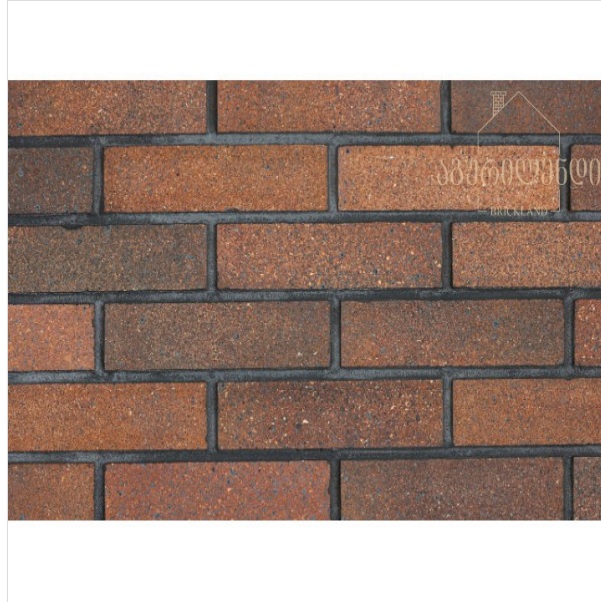

Georgia, Tbilisi, Akaki Tsereteli
140(Gorgia parking entrance)
+995 32 2 21 21 22
contact@aguriland.ge

Facade Brick

Color:

MIX

Category:

Facade Fireclay Bricks

Width cm:

25

Height cm:

55