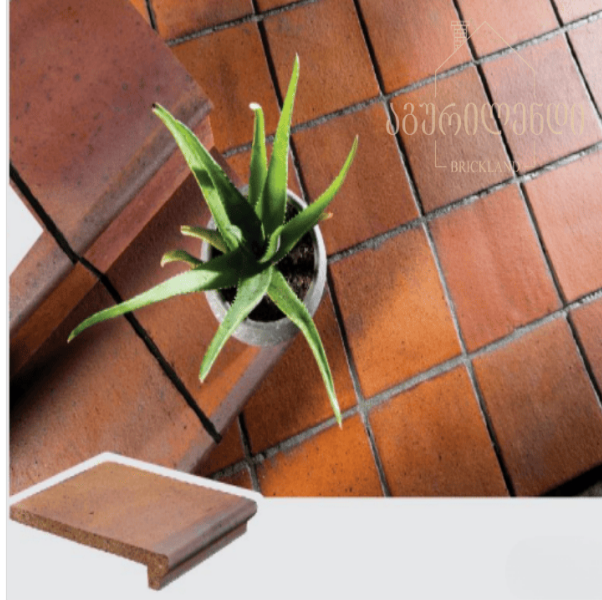

Georgia, Tbilisi, Akaki Tsereteli
140(Gorgia parking entrance)
+995 32 2 21 21 22
contact@aguriland.ge

Stair step

Color:

Dark Terracotta

Category:

Pavers/Floorings

Width cm:

25

Height cm:

300