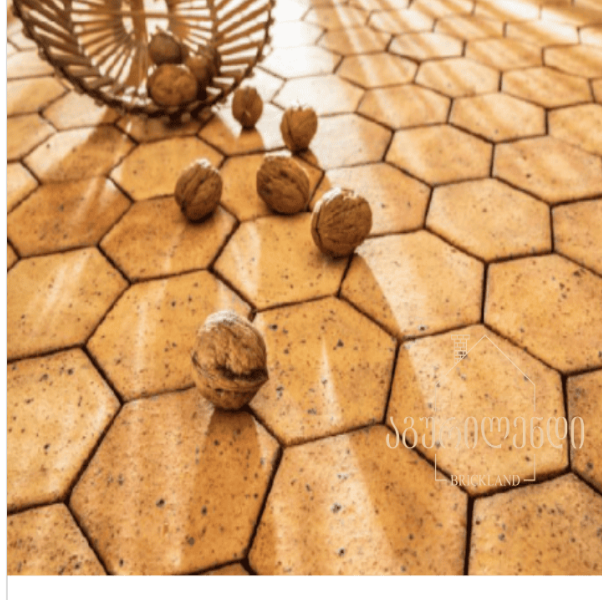

Georgia, Tbilisi, Akaki Tsereteli
140(Gorgia parking entrance)
+995 32 2 21 21 22
contact@aguriland.ge

Floor/facade Brick

Color:

Light Terracotta Orange

Category:

Pavers/Floorings

Width cm:

15