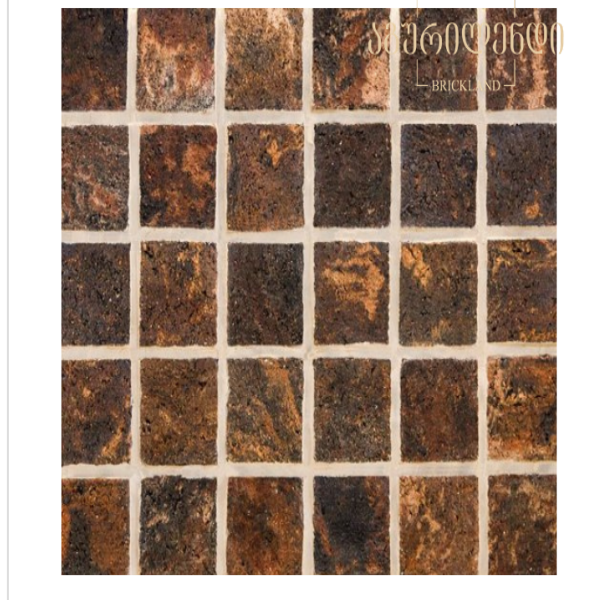

Georgia, Tbilisi, Akaki Tsereteli
140(Gorgia parking entrance)
+995 32 2 21 21 22
contact@aguriland.ge

Brick floor

Color:

Dark Terracotta

Category:

Pavers/Floorings

Width cm:

60